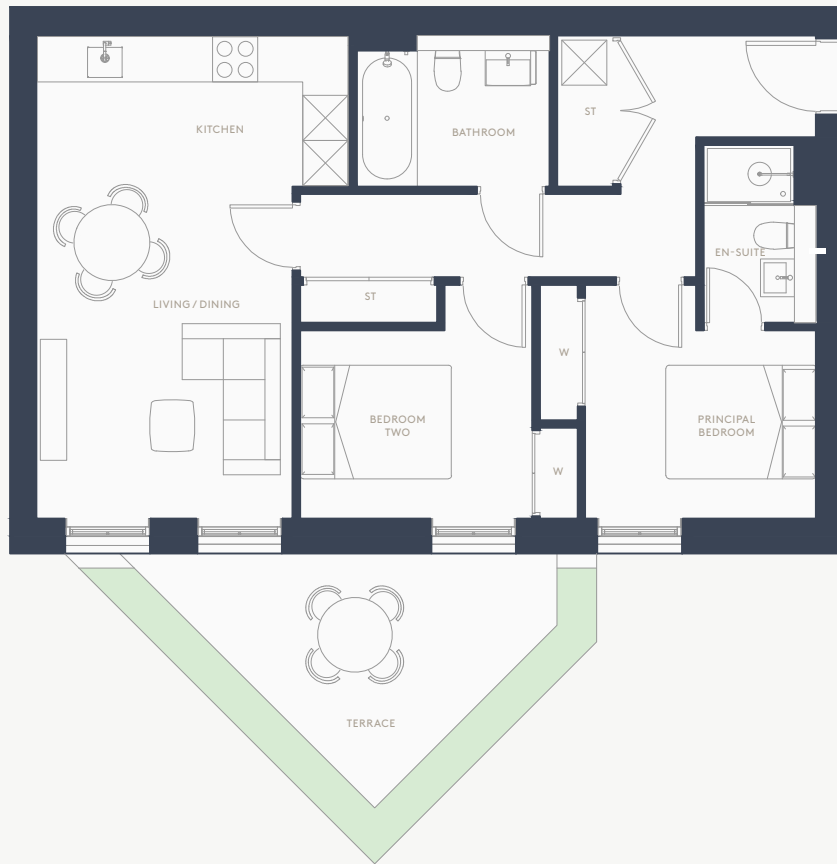

HENDERSON PLACE

APARTMENT 4

Ground Floor / 2 Bedroom / 67m² (721ft²)

DIMENSIONS

	M	Ft
LIVING / DINING	3.4m x 4.4m	(11'15" x 14'44")
KITCHEN	4.1m x 2.0m	(13'45" x 6'56")
PRINCIPAL BEDROOM	3.7m x 3.1m	(12'14" x 10'17")
EN-SUITE	1.5m x 2.4m	(4'92" x 7'87")
BEDROOM TWO	3.7m x 3.1m	(12'14" x 10'17")
BATHROOM	2.6m x 2.0m	(8'53" x 6'56")

LOCATION

KEY

- ST** Storage
- W** Wardrobe